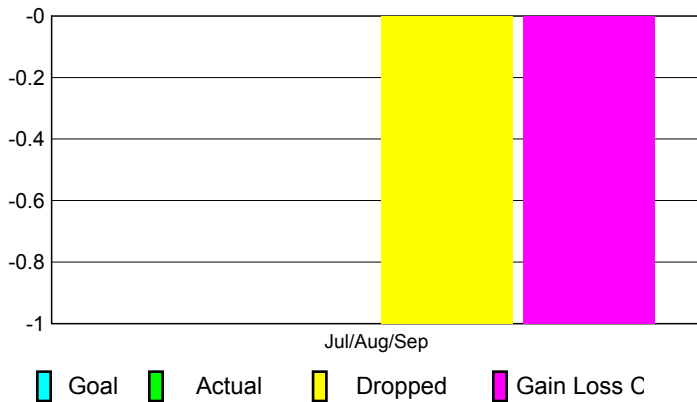

2010-2011 GMT Reports for District (or Undistricted) **District 306 C1**

GMT: Adv K G RAMA KRISHNA MUR

Location: REP OF SRI LANKA

GMT CA: 6

CLUBS

**Club Results
2010-2011**

**Clubs
2009-2010**

Month	New Club Goal	Actual New Clubs	Actual Dropped Clubs	Gain/Loss of Clubs	Gain/Loss of Clubs
Jul/Aug/Sep	0	0	-1	-1	0
Totals	0	0	-1	-1	0

Club Results 2010-2011

Goal, New, Dropped, Gain/Loss

Comparison of Club Gain/Loss

Current Year Compared to the Previous Year

YTD Status Quo Clubs 2010-2011

Status Quo Clubs Compared to Status Quo Members

MEMBERSHIP