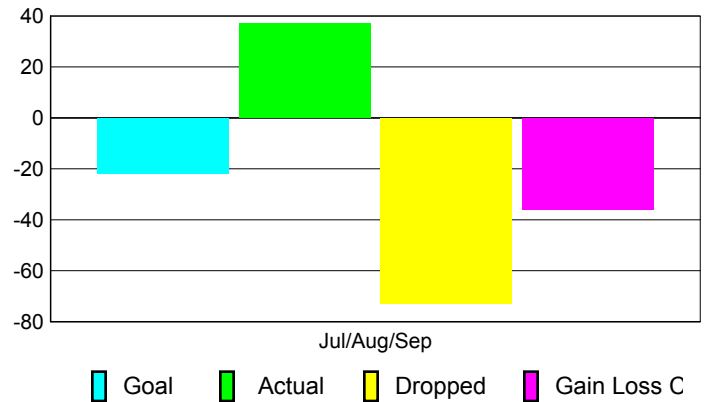

Membership Results 2010-2011

Goal, New, Dropped, Gain/Loss